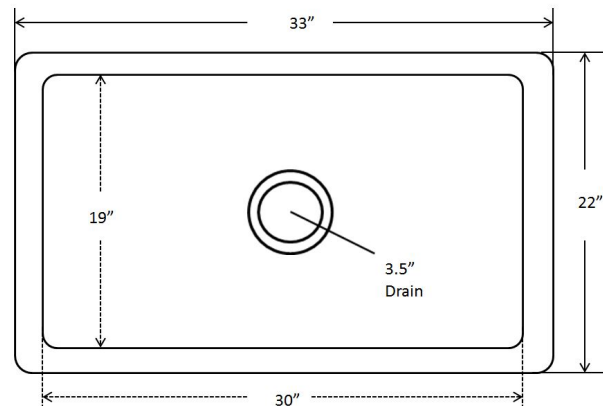

Quiroga Quiroga Hammered Stainless Steel

(Formally Hammered Stainless Steel Lucca)

Item: KSA-3322HSS

- Rectangular hand hammered stainless steel 18 gauge
- Easy to clean and maintain
- Sound dampening panels and coating to reduce noise
- Rigorously tested to ensure no puddling or leaking
- Coordinating drain available
- Limited Lifetime Warranty

Dimensions:
Outer 33" x 22", 9" depth
Inner 30" x 19", 9" depth

For more information scan our QR code.
• iPhone open camera and hover over code click on pop-up and it will redirect you
• Android download QR app Lighting QR and follow instructions