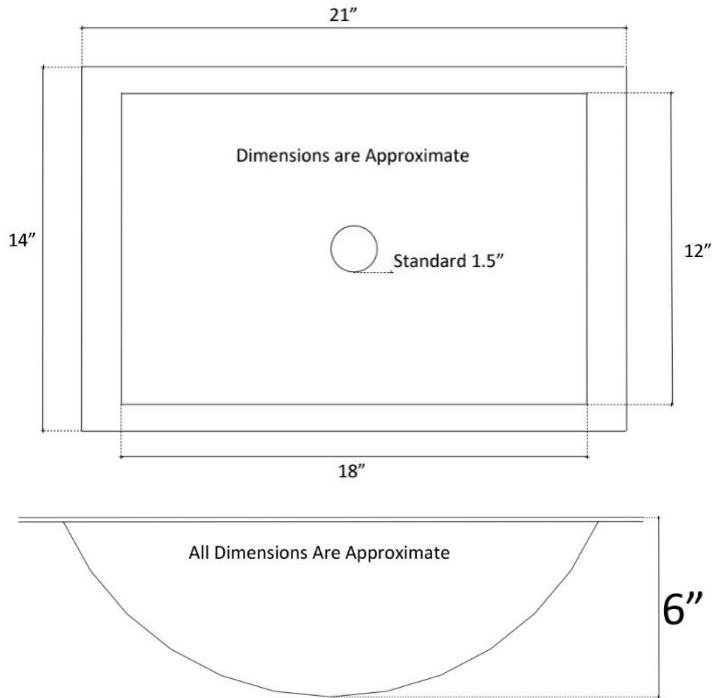

V016 PN-A-18-D004 PN Shown

DIMENSIONS WILL VARY

DO NOT use this sheet as a guide for countertop cuts. Due to the handmade nature of each product, templates are not provided.