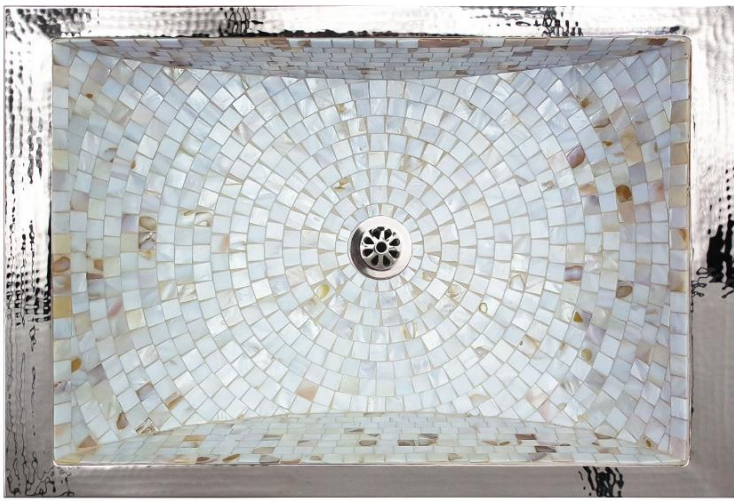

AVAILABLE DRAINS (No Overflow)

D004	Grid Strainer	Drain flange will be permanently grouted into place. The tail piece and other drain parts are shipped with sink.
D005	Lift & Turn	
D006	Pop-up w/ lift rod	
D011-D017	Decorative Grid Strainers	
D101-D720	Decorative Drains	

INSTALLATION

DROP-IN: Cut opening large enough for the sink to be "dropped in" to countertop.

UNDERMOUNT: Cuts in countertop are up to the discretion of the installer. Clips or other installation method must be provided by the fabricator/installer.

Use 100% silicone adhesive to adhere sink to countertop.

CARE

Use mild soap and water for everyday cleaning. Avoid any harsh abrasives and chemicals or acidic cleaning products. May use a grout/tile sealer 1-2 times per year to maintain mosaic.

NOTE: The rim has a living finish which will change with time and use. A paste wax may be applied periodically to protect the finish and help with water spotting.

WARRANTY

Linkasink warranties our product to be free from manufacturing defect for the life of the product. Warranty does not cover improper care, neglect or abuse.

V016 PN-A-18-D004 PN Shown