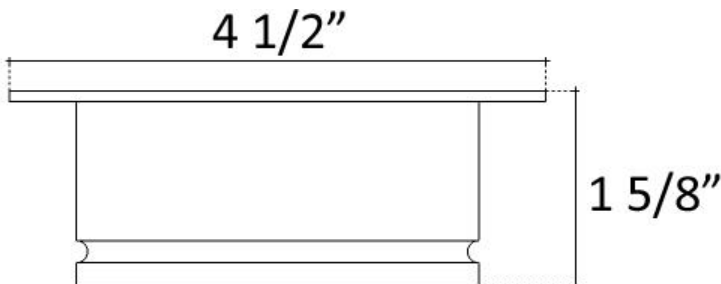

DIMENSIONS WILL VARY

DO NOT use this sheet as a guide for countertop cuts. Due to the handmade nature of each product, templates are not provided.