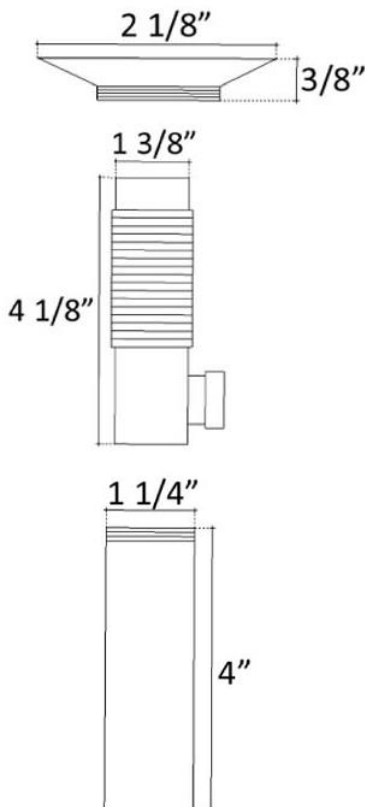

DIMENSIONS WILL VARY

DO NOT use this sheet as a guide for countertop cuts. Due to the handmade nature of each product, templates are not provided.