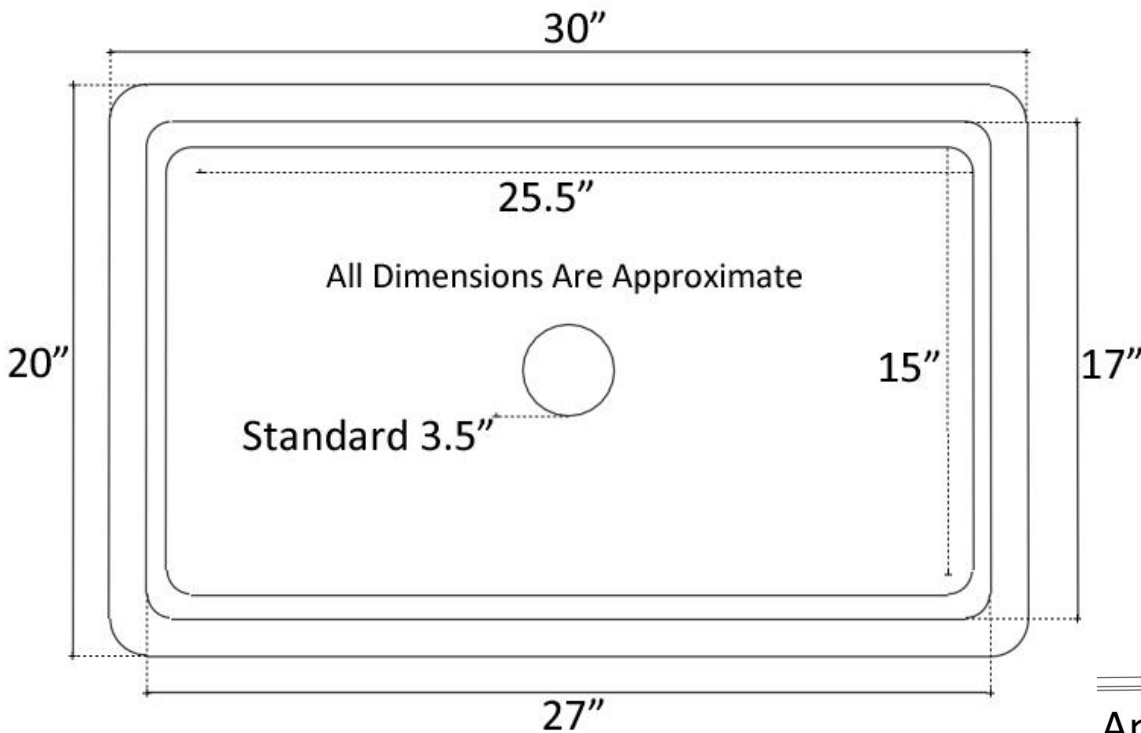

Description:

- Copper
- Undermount
- Use standard 3.5" drain
- Clean with mild soap
No harsh chemicals

Available Finishes:

- DB** Dark Bronze
- WC** Weathered Copper

Available Drains:

- D003** Basket Strainer
- D007** Disposal Flange

DIMENSIONS WILL VARY. DO NOT use this sheet as a guide for countertop cuts.