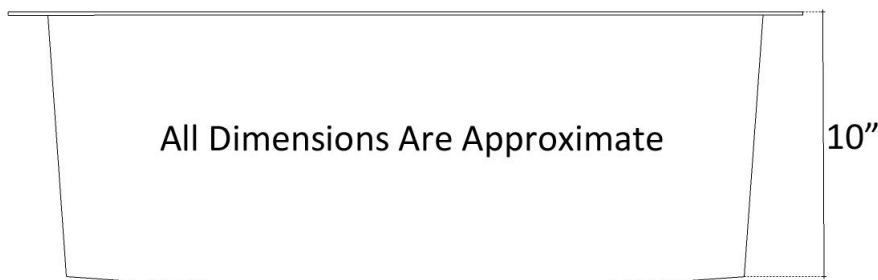

Description:

- Copper
- Undermount
- Use standard 3.5" drain
- Clean with mild soap
No harsh chemicals

Available Finishes:

- DB** Dark Bronze
- WC** Weathered Copper

Available Drains:

- D003** Basket Strainer
- D007** Disposal Flange

DIMENSIONS WILL VARY. DO NOT use this sheet as a guide for countertop cuts.