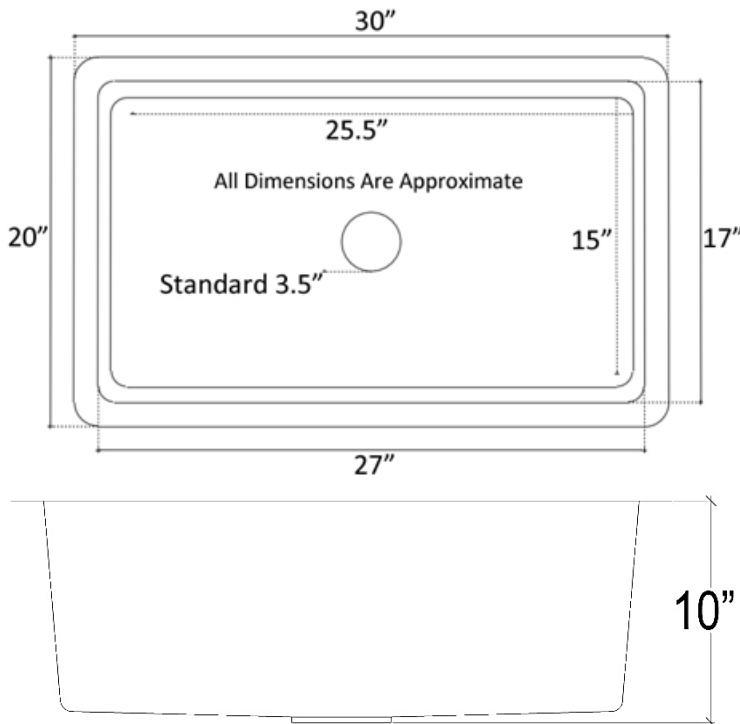

C010

SINGLE BOWL KITCHEN

DETAILS

Installation Type: Undermount

Hammered Copper

OD: 30" x 20" x 10"

ID: 27" x 17"

Uses Standard 3.5" Drain

Each sink is hand-crafted; no two sinks will be the same.
NOTE: Due to the handmade nature of the sink, dimensions are approximate and can vary.

AVAILABLE FINISHES (finishes will vary)

DB	Dark Bronze
WC	Weathered Copper

AVAILABLE DRAINS

D003	3.5" Basket Strainer
D007	Disposal Flange

INSTALLATION

UNDERMOUNT: Cuts in countertop are up to the discretion of the installer. Clips or other installation method must be provided by the fabricator/installer.

Use 100% silicone adhesive to adhere sink to countertop. Clean any excess silicone from sink surface to avoid damaging the finish.

CARE

This sink has a living finish, which will change with time and use. Use mild soap and water for everyday cleaning. Avoid any harsh abrasives, acidic cleaning products and antibacterial hand soap. A paste wax may be applied periodically to protect the finish and help with water spotting.

WARRANTY

Linkasink warrants our product to be free from manufacturing defect for the life of the product. Warranty does not cover improper care, neglect, abuse, or normal wear-and-tear.

DIMENSIONS WILL VARY

DO NOT use this sheet as a guide for countertop cuts. Due to the handmade nature of each product, templates are not provided.