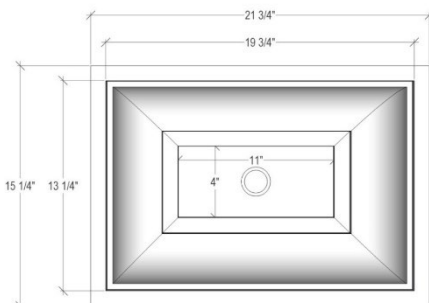

B039

TIFFANY

Shown in PS

DETAILS

Installation Type: Drop-In or Undermount

Standard 1.5" Drain, No Overflow

Each sink is hand-crafted; no two sinks will be the same

NOTE: Due to the handmade nature of the sink, dimensions are approximate and variations in the metal may be visible.

DIMENSIONS WILL VARY

DO NOT use this sheet as a guide for countertop cuts. Due to the handmade nature of each product, templates are not provided.

Dimensions are approximate due to the handmade nature of each product, variations and imperfections can occur.

Outside Dimensions: 21.75" x 15.25" x 6.5"

Inside Dimensions: 19.75" x 13.25"

Grate Dimensions: 11" x 4"