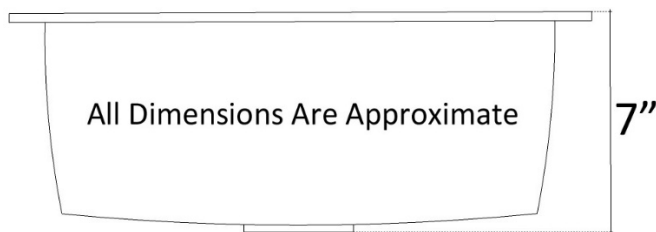

DIMENSIONS WILL VARY

DO NOT use this sheet as a guide for countertop cuts. Due to the handmade nature of each product, templates are not provided.