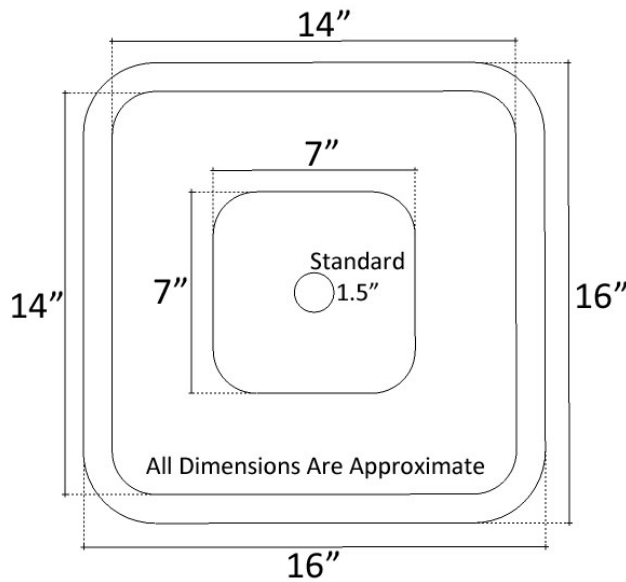

DIMENSIONS WILL VARY

DO NOT use this sheet as a guide for countertop cuts. Due to the handmade nature of each product, templates are not provided.