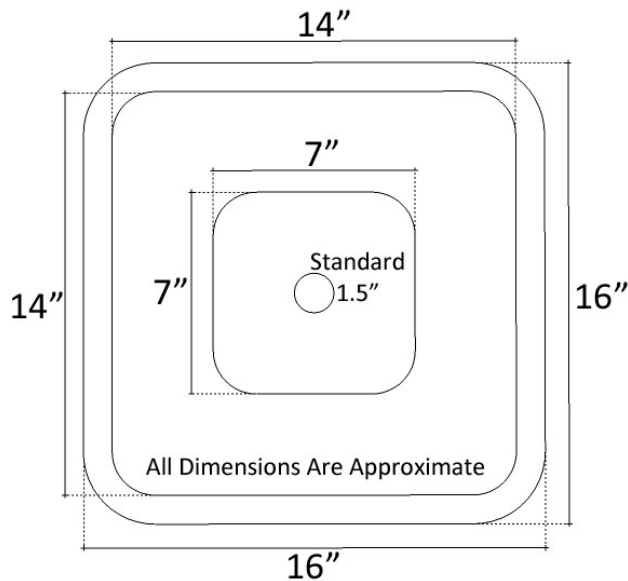

DIMENSIONS WILL VARY

DO NOT use this sheet as a guide for countertop cuts. Due to the handmade nature of each product, templates are not provided.