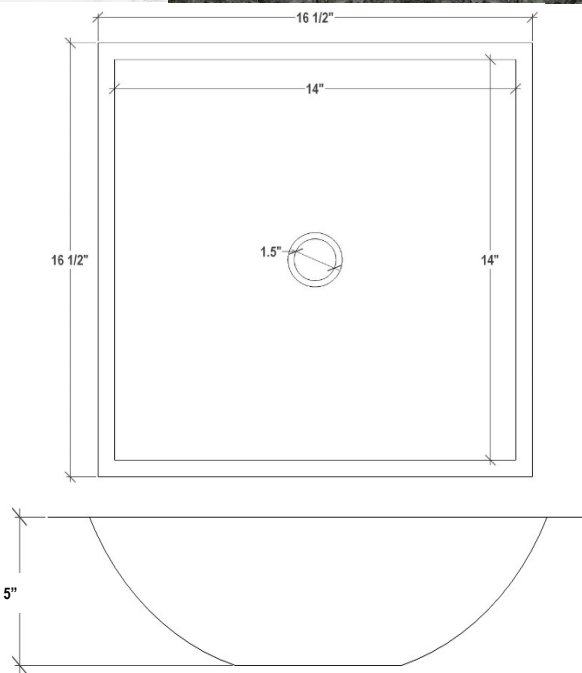

AG16E

ARTISAN GLASS – DUNE RIVER MEDIUM SQUARE

DETAILS

Installation Type: Undermount

Material: Glass

OD: 16.5" x 16.5" x 4"

ID: 14" x 14"

Drain Size: Standard 1.5" lavatory drain, No Overflow

Dimensions are approximate.

Each Sink is hand-crafted; no two sinks will be the same. All handmade glass sinks are expected to have inherent and unique markings such as air bubbles, leaf marks, surface pinholes and maker's marks

See our "Artisan Glass Fact Sheet" for additional details.

AVAILABLE FINISHES

GLASS COLOR

ACCENT COLOR

01	White	BRS	Brass
04	Black	GLD	Gold
		SLV	Silver

AVAILABLE DRAINS

D004	Grid Strainer
D005	Lift and Turn
D006	Pop-up w/ horizontal lift rod
D011 – D017	Decorative Grid Strainers

Do NOT use compression (i.e. click-clack, press-to-close/open) type drains. Hand tighten drain.

INSTALLATION

Use silicone adhesive to adhere sink to countertop. Clean any excess silicone from sink surface. Do not install sink using clips. **Hand-tighten drain** – do not overtighten. Conversion Kit for drain installation is included with each sink

CARE

Mild based glass cleaner may also be used. No harsh or acidic cleaning products. Soap and water for everyday cleaning. Non-ammonia.

WARRANTY

Linkasink warranties our product to be free from manufacturing defect for the life of the product. Warranty does not cover improper care, neglect or abuse or normal wear-and-tear

DIMENSIONS WILL VARY

DO NOT use this sheet as a guide for countertop cuts. Due to the handmade nature of each product, templates are not provided.