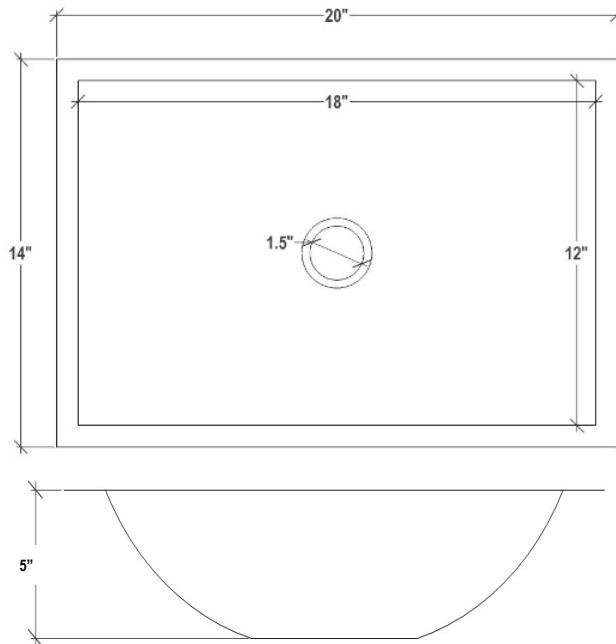

AG16B-04SLV Shown

AG16B

ARTISAN GLASS – DUNE RIVER MEDIUM RECTANGULAR

DETAILS

Installation Type: Undermount

Material: Glass

OD: 20" x 14" x 4"

ID: 18" x 12"

Drain Size: Standard 1.5" lavatory drain, No Overflow

Dimensions are approximate.

Each Sink is hand-crafted; no two sinks will be the same. All handmade glass sinks are expected to have inherent and unique markings such as air bubbles, leaf marks, surface pinholes and maker's marks

DIMENSIONS WILL VARY

DO NOT use this sheet as a guide for countertop cuts. Due to the handmade nature of each product, templates are not provided.