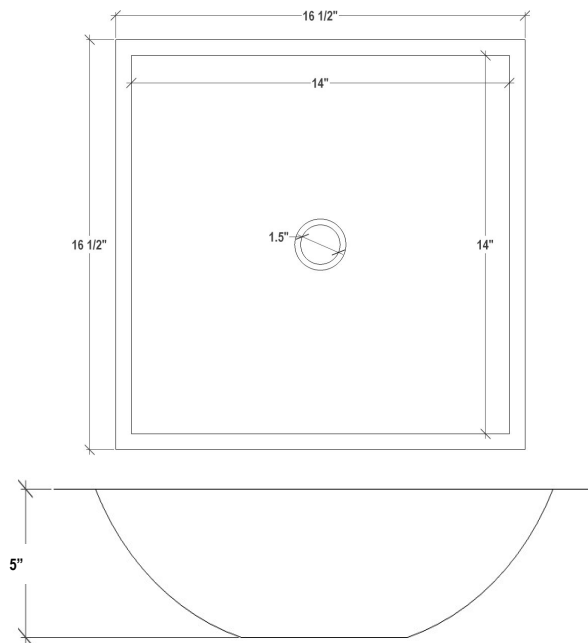

AG15E

ARTISAN GLASS – DUNE STRIPE MEDIUM SQUARE

DETAILS

Installation Type: Undermount

Material: Glass

OD: 16.5" x 16.5" x 4"

ID: 14" x 14"

Drain Size: Standard 1.5" lavatory drain, No Overflow

Dimensions are approximate.

Each Sink is hand-crafted; no two sinks will be the same. All handmade glass sinks are expected to have inherent and unique markings such as air bubbles, leaf marks, surface pinholes and maker's marks

See our "Artisan Glass Fact Sheet" for additional details.

AVAILABLE FINISHES

GLASS COLOR

ACCENT COLOR

01	White	BRS	Brass
04	Black	GLD	Gold
		SLV	Silver

AVAILABLE DRAINS

D004	Grid Strainer
D005	Lift and Turn
D006	Pop-up w/ horizontal lift rod
D011 – D017	Decorative Grid Strainers

Do NOT use compression (i.e. click-clack, press-to-close/open) type drains. Hand tighten drain.

INSTALLATION

Use silicone adhesive to adhere sink to countertop. Clean any excess silicone from sink surface. Do not install sink using clips. **Hand-tighten drain** – do not overtighten. Conversion Kit for drain installation is included with each sink

CARE

Mild based glass cleaner may also be used. No harsh or acidic cleaning products. Soap and water for everyday cleaning. Non-ammonia.

WARRANTY

Linkasink warranties our product to be free from manufacturing defect for the life of the product. Warranty does not cover improper care, neglect or abuse or normal wear-and-tear

DIMENSIONS WILL VARY

DO NOT use this sheet as a guide for countertop cuts. Due to the handmade nature of each product, templates are not provided.