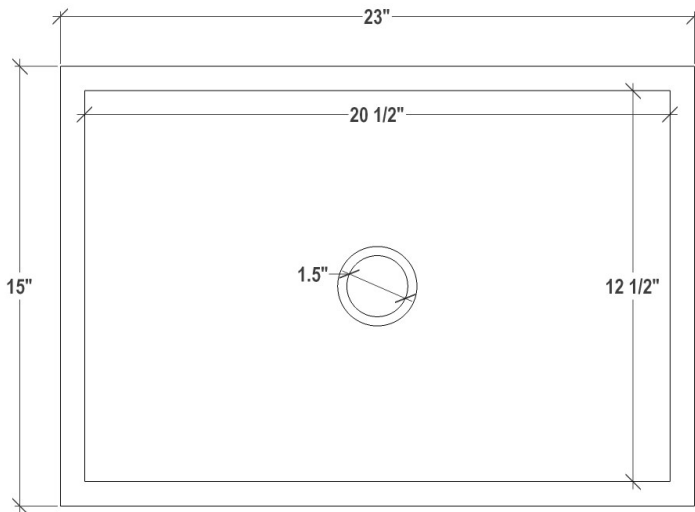

WINDOW FINISH

White

AVAILABLE DRAINS

D004	Grid Strainer
D005	Lift and Turn
D006	Pop-Up with Horizontal Lift Rod
D011 – D017	Decorative Grid Strainer

INSTALLATION

Use 100% silicone to adhere sink to countertop. Clean any excess silicone from sink surface. Clips are not included but may be provided by countertop fabricator. Conversion Kit for drain installation is included with each sink.

DIMENSIONS WILL VARY

DO NOT use this sheet as a guide for countertop cuts. Due to the handmade nature of each product, templates are not provided.