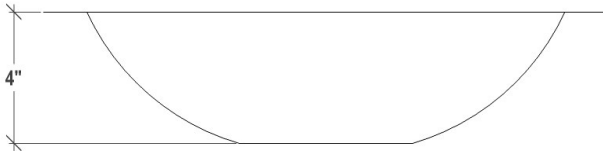

AG01E-04GLD Shown

AG02E

ARTISAN GLASS SMALL SQUARE STRIPE

DETAILS

Installation Type: Undermount

Material: Glass

OD: 16.5" x 16.5" x 4"

ID: 14" x 14"

Drain Size: Standard 1.5" lavatory drain, No Overflow

Dimensions are approximate.

Each Sink is hand-crafted; no two sinks will be the same. All handmade glass sinks are expected to have inherent and unique markings such as air bubbles, leaf marks, surface pinholes and maker's marks