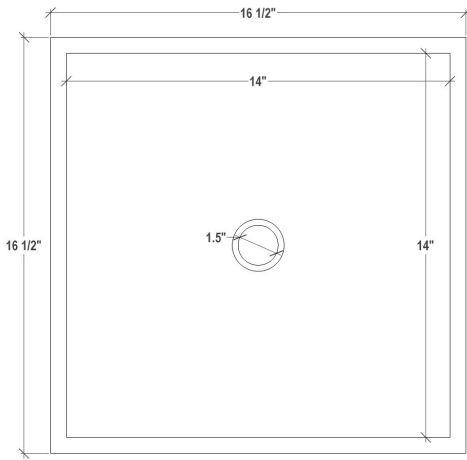

AG01E-04GLD Shown

AG02E

ARTISAN GLASS SMALL SQUARE STRIPE

DETAILS

Installation Type: Undermount

Material: Glass

OD: 16.5" x 16.5" x 4"

ID: 14" x 14"

Drain Size: Standard 1.5" lavatory drain, No Overflow

Dimensions are approximate.

Each Sink is hand-crafted; no two sinks will be the same. All handmade glass sinks are expected to have inherent and unique markings such as air bubbles, leaf marks, surface pinholes and maker's marks