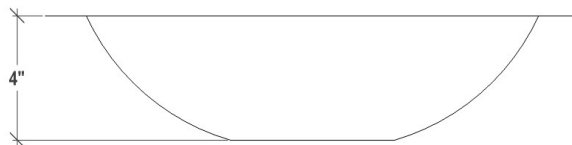

DIMENSIONS WILL VARY

DO NOT use this sheet as a guide for countertop cuts. Due to the handmade nature of each product, templates are not provided.

P: 602.971.2502

E: sales@linkasink.com

Linkasink may make changes to specifications without notice.

Visit linkasink.com for updated specification sheet..

11/4/2022