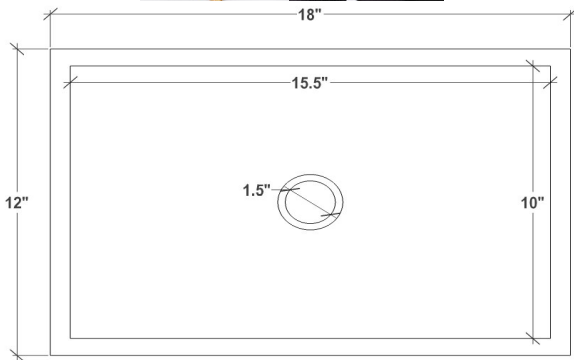

DIMENSIONS WILL VARY

DO NOT use this sheet as a guide for countertop cuts. Due to the handmade nature of each product, templates are not provided.

P: 602.971.2502

E: sales@linkasink.com

Linkasink may make changes to specifications without notice.

Visit linkasink.com for updated specification sheet..

11/4/2022