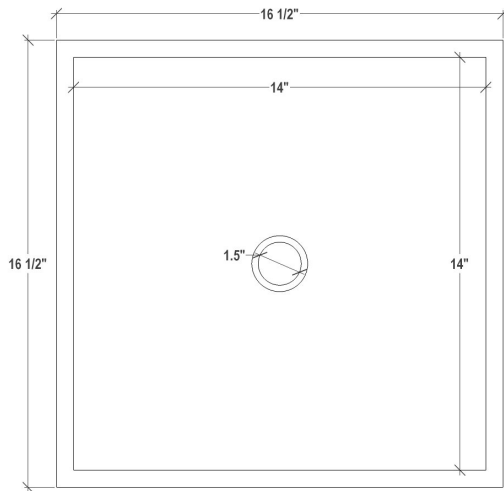

AG01E

ARTISAN GLASS SMALL SQUARE STRIPE

DETAILS

Installation Type: Undermount

Material: Glass

OD: 16.5" x 16.5" x 4"

ID: 14" x 14"

Drain Size: Standard 1.5" lavatory drain, No Overflow

Dimensions are approximate.

Each Sink is hand-crafted; no two sinks will be the same. All handmade glass sinks are expected to have inherent and unique markings such as air bubbles, leaf marks, surface pinholes and maker's marks

See our "Artisan Glass Fact Sheet" for additional details.

SINK FINISHES

- 01 White
- 04 Black

WINDOW FINISHES

- BRS Brass
- GLD Gold
- SLV Silver

AVAILABLE DRAINS

D004	Grid Strainer
D005	Lift and Turn
D006	Pop-up w/ horizontal lift rod
D011 – D017	Decorative Grid Strainers

Do NOT use compression (i.e click-clack, press-to-close/open) type drains. Hand Tighten drain.

INSTALLATION

Use silicone adhesive to adhere sink to countertop. Clean any excess silicone from sink surface. Do not install sink using clips. **Hand-tighten drain** – do not overtighten. Conversion Kit for drain installation is included with each sink.

CARE

Mild soap and water for everyday cleaning. Non-ammonia based glass cleaner may also be used. No harsh or acidic cleaning products.

WARRANTY

Linkasink warranties our product to be free from manufacturing defect for the life of the product. Warranty does not cover improper care, neglect or abuse or normal wear-and-tear.

DIMENSIONS WILL VARY

DO NOT use this sheet as a guide for countertop cuts. Due to the handmade nature of each product, templates are not provided.

P: 602.971.2502

E: sales@linkasink.com

Linkasink may make changes to specifications without notice.

Visit linkasink.com for updated specification sheet.