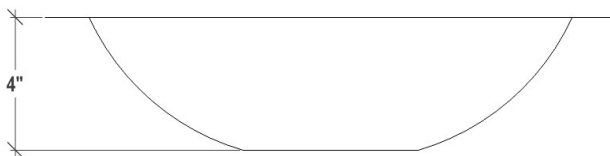

AG01E

ARTISAN GLASS SMALL SQUARE STRIPE

DETAILS

Installation Type: Undermount

Material: Glass

OD: 16.5" x 16.5" x 4"

ID: 14" x 14"

Drain Size: Standard 1.5" lavatory drain, No Overflow

Dimensions are approximate.

Each Sink is hand-crafted; no two sinks will be the same. All handmade glass sinks are expected to have inherent and unique markings such as air bubbles, leaf marks, surface pinholes and maker's marks

See our "Artisan Glass Fact Sheet" for additional details.

SINK FINISHES

- 01 White
- 04 Black

WINDOW FINISHES

- BRS Brass
- GLD Gold
- SLV Silver

AVAILABLE DRAINS

D004	Grid Strainer
D005	Lift and Turn
D006	Pop-up w/ horizontal lift rod
D011 – D017	Decorative Grid Strainers

Do NOT use compression (i.e click-clack, press-to-close/open) type drains. Hand Tighten drain.

INSTALLATION

Use silicone adhesive to adhere sink to countertop. Clean any excess silicone from sink surface. Do not install sink using clips. **Hand-tighten drain** – do not overtighten. Conversion Kit for drain installation is included with each sink.

CARE

Mild soap and water for everyday cleaning. Non-ammonia based glass cleaner may also be used. No harsh or acidic cleaning products.

WARRANTY

Linkasink warranties our product to be free from manufacturing defect for the life of the product. Warranty does not cover improper care, neglect or abuse or normal wear-and-tear.

DIMENSIONS WILL VARY

DO NOT use this sheet as a guide for countertop cuts. Due to the handmade nature of each product, templates are not provided.

P: 602.971.2502

E: sales@linkasink.com

Linkasink may make changes to specifications without notice.

Visit linkasink.com for updated specification sheet.