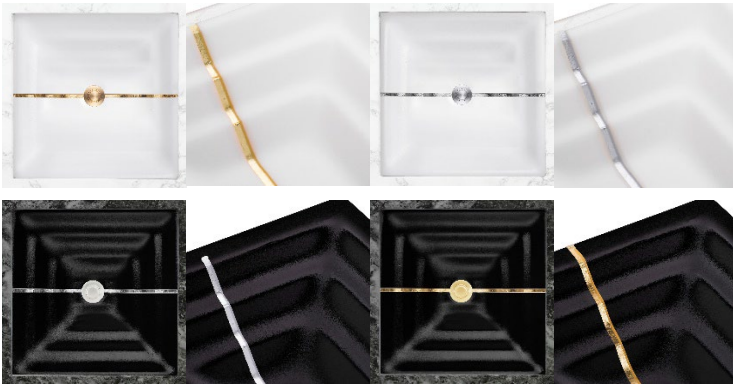

AG01E-04GLD Shown

# AG01E

ARTISAN GLASS SMALL SQUARE STRIPE

## DETAILS

Installation Type: Undermount

Material: Glass

OD: 16.5" x 16.5" x 4"

ID: 14" x 14"

Drain Size: Standard 1.5" lavatory drain, No Overflow

Dimensions are approximate.

Each Sink is hand-crafted; no two sinks will be the same. All handmade glass sinks are expected to have inherent and unique markings such as air bubbles, leaf marks, surface pinholes and maker's marks