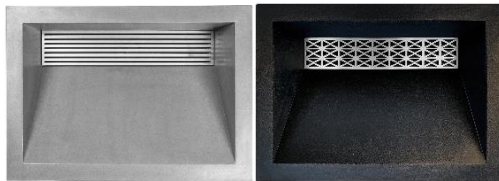

## AC01UM

Henry Concrete Rectangle Sloped with Grate Recess Sink

### DETAILS

Installation Type: Undermount

Material: Glass Fiber Reinforced Concrete

OD: 21" x 15" x 5.75"

ID: 18" x 12"

Uses standard 1.5" drain; No Overflow

Dimensions are approximate

Each sink is hand-crafted; no two sinks will be the same. All concrete sinks will have unique markings, such as air bubbles, texture and variations that are inherent characteristics of the handmade process.

### AVAILABLE GRATES

	<b>GC001</b>	Square Bars Grate (PS, SS, PB, UB, BCS <i>satin black</i> )
	<b>GC002</b>	Spoke Grate (PS, SS, PB, UB, BCS <i>satin black</i> )

NOTE: Order grate as a separate line item. Grate should be ordered at the same time as sink – grates are not sold as stand-alone items.