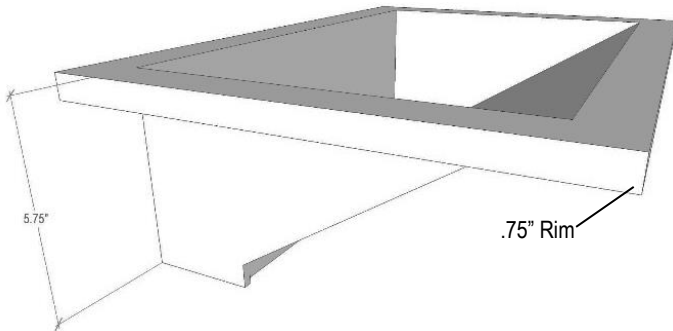

## AC01UM

Henry Concrete Rectangle Sloped with Grate Recess Sink

### DETAILS

Installation Type: Undermount

Material: Glass Fiber Reinforced Concrete

OD: 21" x 15" x 5.75"

ID: 18" x 12"

Uses standard 1.5" drain; No Overflow

Dimensions are approximate

Each sink is hand-crafted; no two sinks will be the same. All concrete sinks will have unique markings, such as air bubbles, texture and variations that are inherent characteristics of the handmade process.