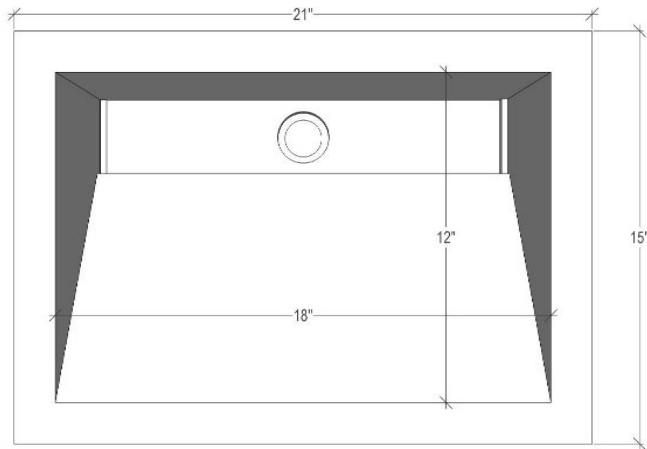

AC01UM

Henry Concrete Rectangle Sloped with Grate Recess Sink

DETAILS

Installation Type: Undermount

Material: Glass Fiber Reinforced Concrete

OD: 21" x 15" x 5.75"

ID: 18" x 12"

Uses standard 1.5" drain; No Overflow

Dimensions are approximate

Each sink is hand-crafted; no two sinks will be the same. All concrete sinks will have unique markings, such as air bubbles, texture and variations that are inherent characteristics of the handmade process.

See our ["Artisan Concrete Fact Sheet"](#) for additional details.

AVAILABLE FINISHES

G	Gray
BLK	Black

AVAILABLE DRAINS

D004	Grid Strainer

AVAILABLE GRATES

	GC001	Square Bars Grate (PS, SS, PB, UB, BCS <i>satin black</i>)
	GC002	Spoke Grate (PS, SS, PB, UB, BCS <i>satin black</i>)

NOTE: Order grate as a separate line item. Grate should be ordered at the same time as sink – grates are not sold as stand-alone items.

INSTALLATION

Drain should be installed first. A conversion kit for drain installation is provided with each sink with 1.5" drain opening.

UNDERMOUNT: Cuts in countertop are up to the discretion of the installer. Use silicone adhesive to adhere sink to countertop. Clean any excess silicone from sink surface to avoid discoloration. Clips or other installation method must be provided by the fabricator/installer.

CARE

Concrete sinks are crafted from glass fiber reinforced concrete (GFRC). Linkasink hand-etches, then seals each sink with a 7-step impregnating sealer. Use Windex® with Vinegar for cleaning as needed. The sink should not be exposed to harsh or acidic chemicals, cleaners, or scrubbers.

WARRANTY

Linkasink warranties our product to be free from manufacturing defect for the life of the product. Warranty does not cover improper care, neglect, abuse or normal wear-and-tear.

DIMENSIONS WILL VARY

DO NOT use this sheet as a guide for countertop cuts. Due to the handmade nature of each product, templates are not provided.