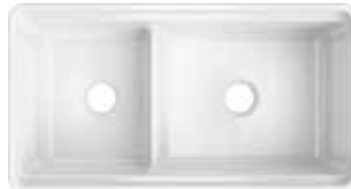

Matching Cutting Boards Available
LCB1813A / ASH - LCB1813N / WALNUT
(see page 24)

LDL3619W FIRECLAY / WHITE

Matching stainless steel grid available SSG-LDL3619L

Matching stainless steel grid available SSG-LDL3619S