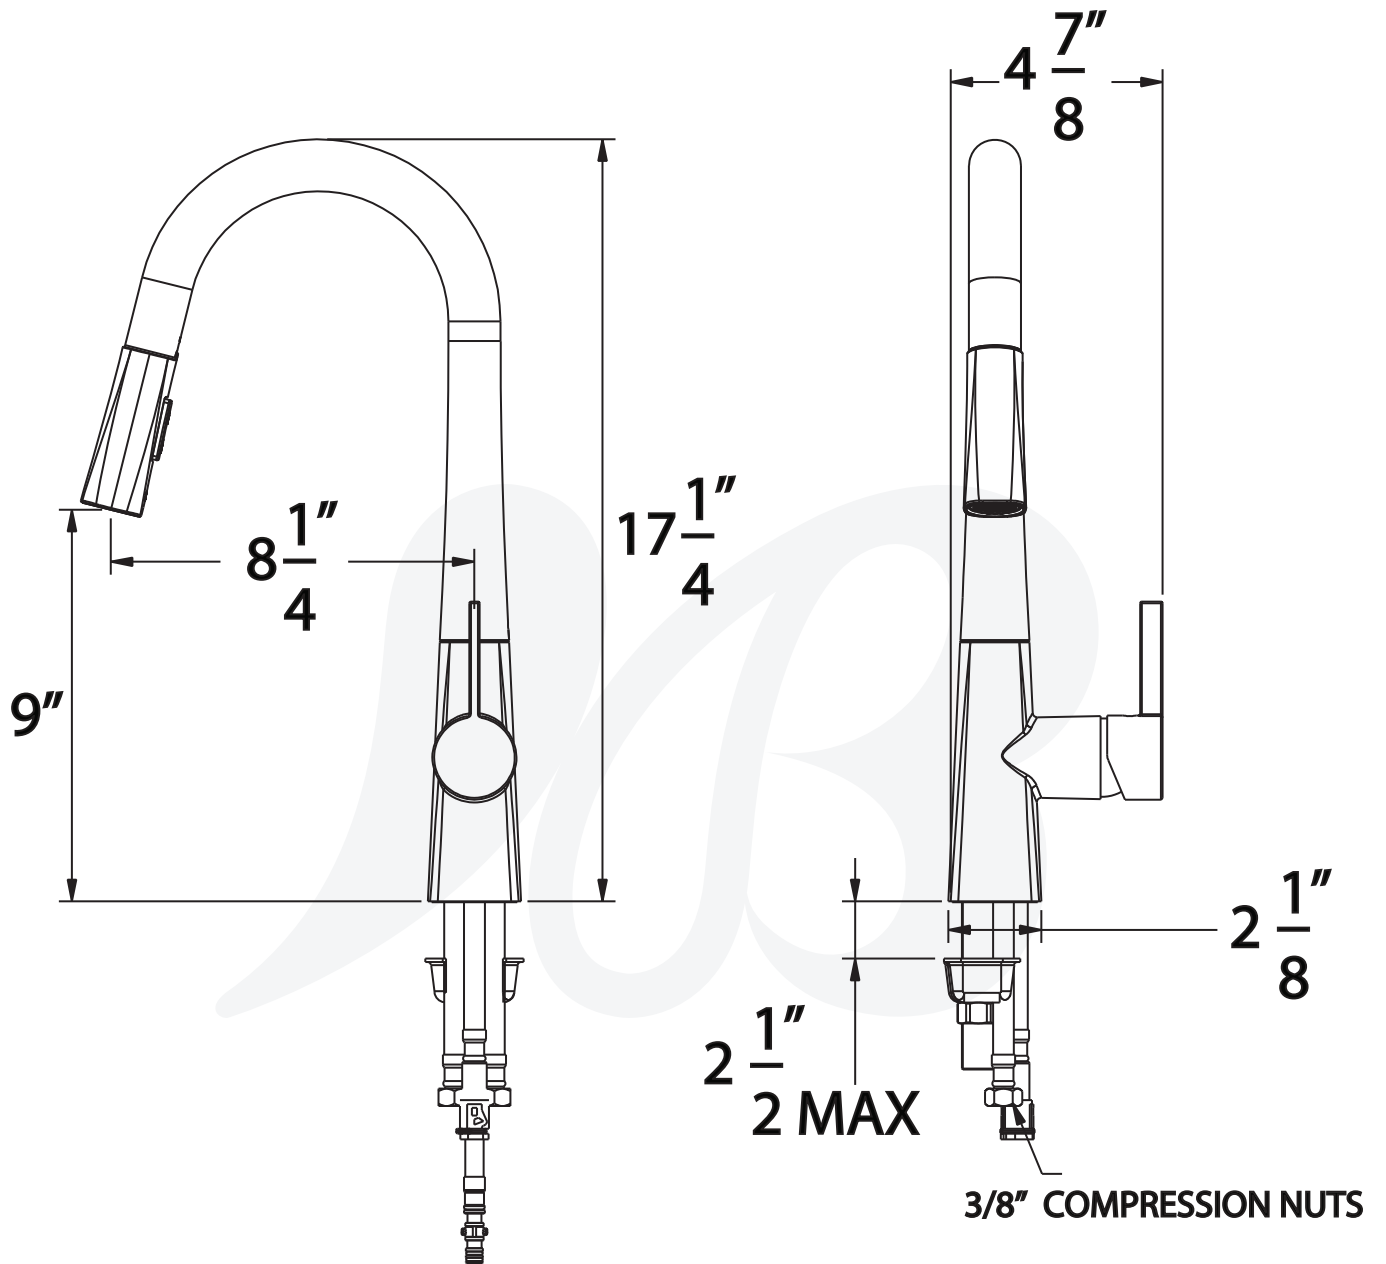

K1902101-MP, K1902102-MP, K1902149-MP- Pull Down Kitchen Faucet

Description

ELLERY KITCHEN FAUCET

- Square transitional styling
- Magnetic pull down sprayer
- 360° swing angle spout
- Ceramic disc cartridge
- Braided hoses with 3/8" compression nuts
- 1.8 GPM
- Deck Plate Included

Colors / Finishes

- K1902101-MP** Chrome
- K1902102-MP** PVD Satin Nickel
- K1902149-MP** Matte Black

BREAK DOWN

Component Parts List

27	CCQT0002	1
26	CTRP0102	1
25	ATBP0379	1
24	ATBP0403	2
23	ATBP0437	1
22	ATBQ0614	1
21	CTNL0003	1
20	CTLT0020	1
19	CTPL0004	1
18	CTWR0388	1
17	CTYZ0024	1
16	CTRP0092	1
15	CTML0001	1
14	CTRR0125	1
13	CTRP0091	2
12	ATBE0255	1
11	ATBA0268	1
10	ATBQ0419	1
9	ATBP0438	1
8	CTDN0055	1
7	CTRR0204	1
6	ATBA0161	1
5	CTKB0147	1
4	CTCB0185	1
3	CTCP0072	1
2	CTST0117	1
1	CTHZ0578	1
NC	PART	QTY

Item Number	Type	Date
K1902101-MP, K1902102-MP, K1902149-MP	Kitchen Faucet	9-24-2021