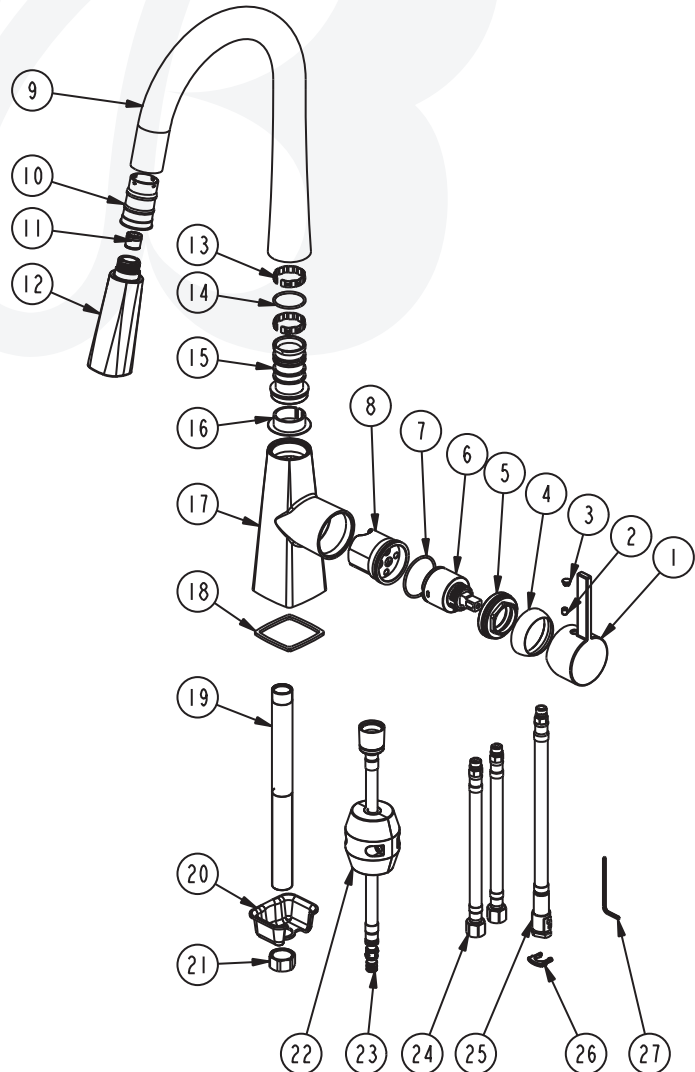

K1902101-MP, K1902102-MP, K1902149-MP- Pull Down Kitchen Faucet

Description

ELLERY KITCHEN FAUCET

- Square transitional styling
- Magnetic pull down sprayer
- 360° swing angle spout
- Ceramic disc cartridge
- Braided hoses with 3/8" compression nuts
- 1.8 GPM
- Deck Plate Included

Colors / Finishes

- K1902101-MP** Chrome
- K1902102-MP** PVD Satin Nickel
- K1902149-MP** Matte Black

BREAK DOWN

Component Parts List

27	CCQT0002	1
26	CTRP0102	1
25	ATBP0379	1
24	ATBP0403	2
23	ATBP0437	1
22	ATBQ0614	1
21	CTNL0003	1
20	CTLT0020	1
19	CTPL0004	1
18	CTWR0388	1
17	CTYZ0024	1
16	CTRP0092	1
15	CTML0001	1
14	CTRR0125	1
13	CTRP0091	2
12	ATBE0255	1
11	ATBA0268	1
10	ATBQ0419	1
9	ATBP0438	1
8	CTDN0055	1
7	CTRR0204	1
6	ATBA0161	1
5	CTKB0147	1
4	CTCB0185	1
3	CTCP0072	1
2	CTST0117	1
1	CTHZ0578	1
NC	PART	QTY

Item Number	Type	Date
K1902101-MP, K1902102-MP, K1902149-MP	Kitchen Faucet	9-24-2021