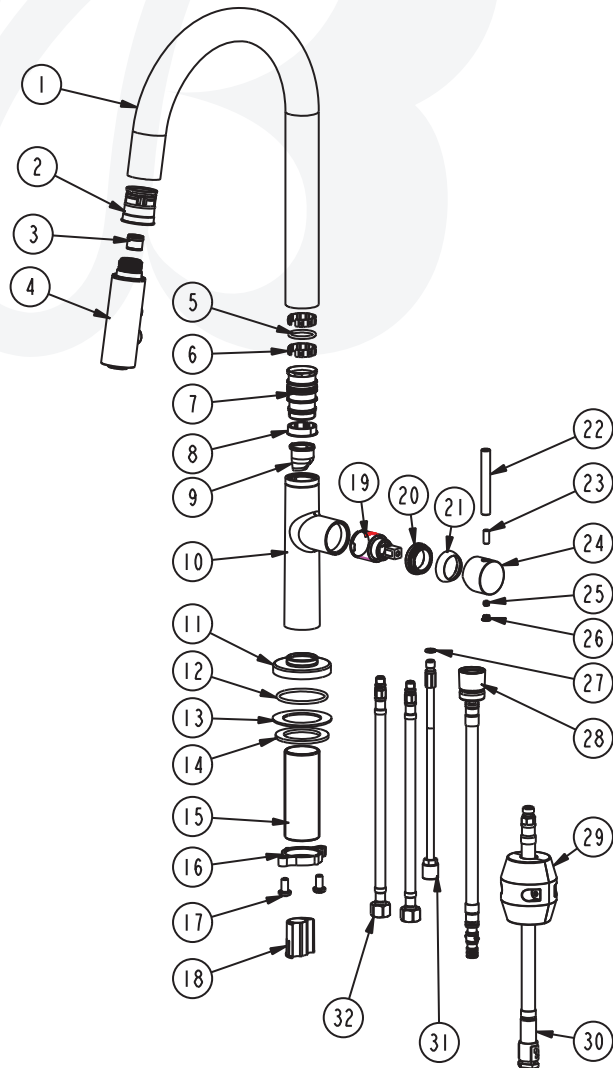

K1830401-J, K1830402-J, K1830449-J - Pull Down Kitchen Faucet

Description

CEVI KITCHEN FAUCET

- Two setting pull down sprayer
- 360° swing angle spout
- Ceramic disc cartridge
- Braided hoses with 3/8" compression nuts
- 1.8 GPM
- Deck Plate Included

Colors / Finishes

- K1830401-J** Chrome
- K1830402-J** PVD Satin Nickel
- K1830449-J** Matte Black

BREAK DOWN

Component Parts List

32	ATBP1039	2
31	ATBP0447	1
30	ATBP0379	1
29	ATBQ0618	1
28	ATBP0436	1
27	CTRR0182	1
26	CTCP0072	1
25	CTST0084	1
24	CTHB0391	1
23	CTST0139	1
22	CTHB0355	1
21	CTCB1011	1
20	CTKB0182	1
19	ATBA2024	1
18	CTCP0494	1
17	CTST0101	2
16	CTNL0004	1
15	CTPL0003	1
14	CTWT0053	1
13	CTWR0115	1
12	CTRR0001	1
11	CTDZ0160	1
10	CTYN0303	1
9	CTCP0495	1
8	CTKP0181	1
7	CTMB0935	1
6	CTKP0162	2
5	CTRR0166	1
4	ATBE0196	1
3	ATBA0263	1
2	CTCP0375	1
1	CTPT0062	1
NO	PART	QTY

Model Number	Type	Date
K1830401-J, K1830402-J, K1830449-J	Kitchen Faucet	3/1/2023