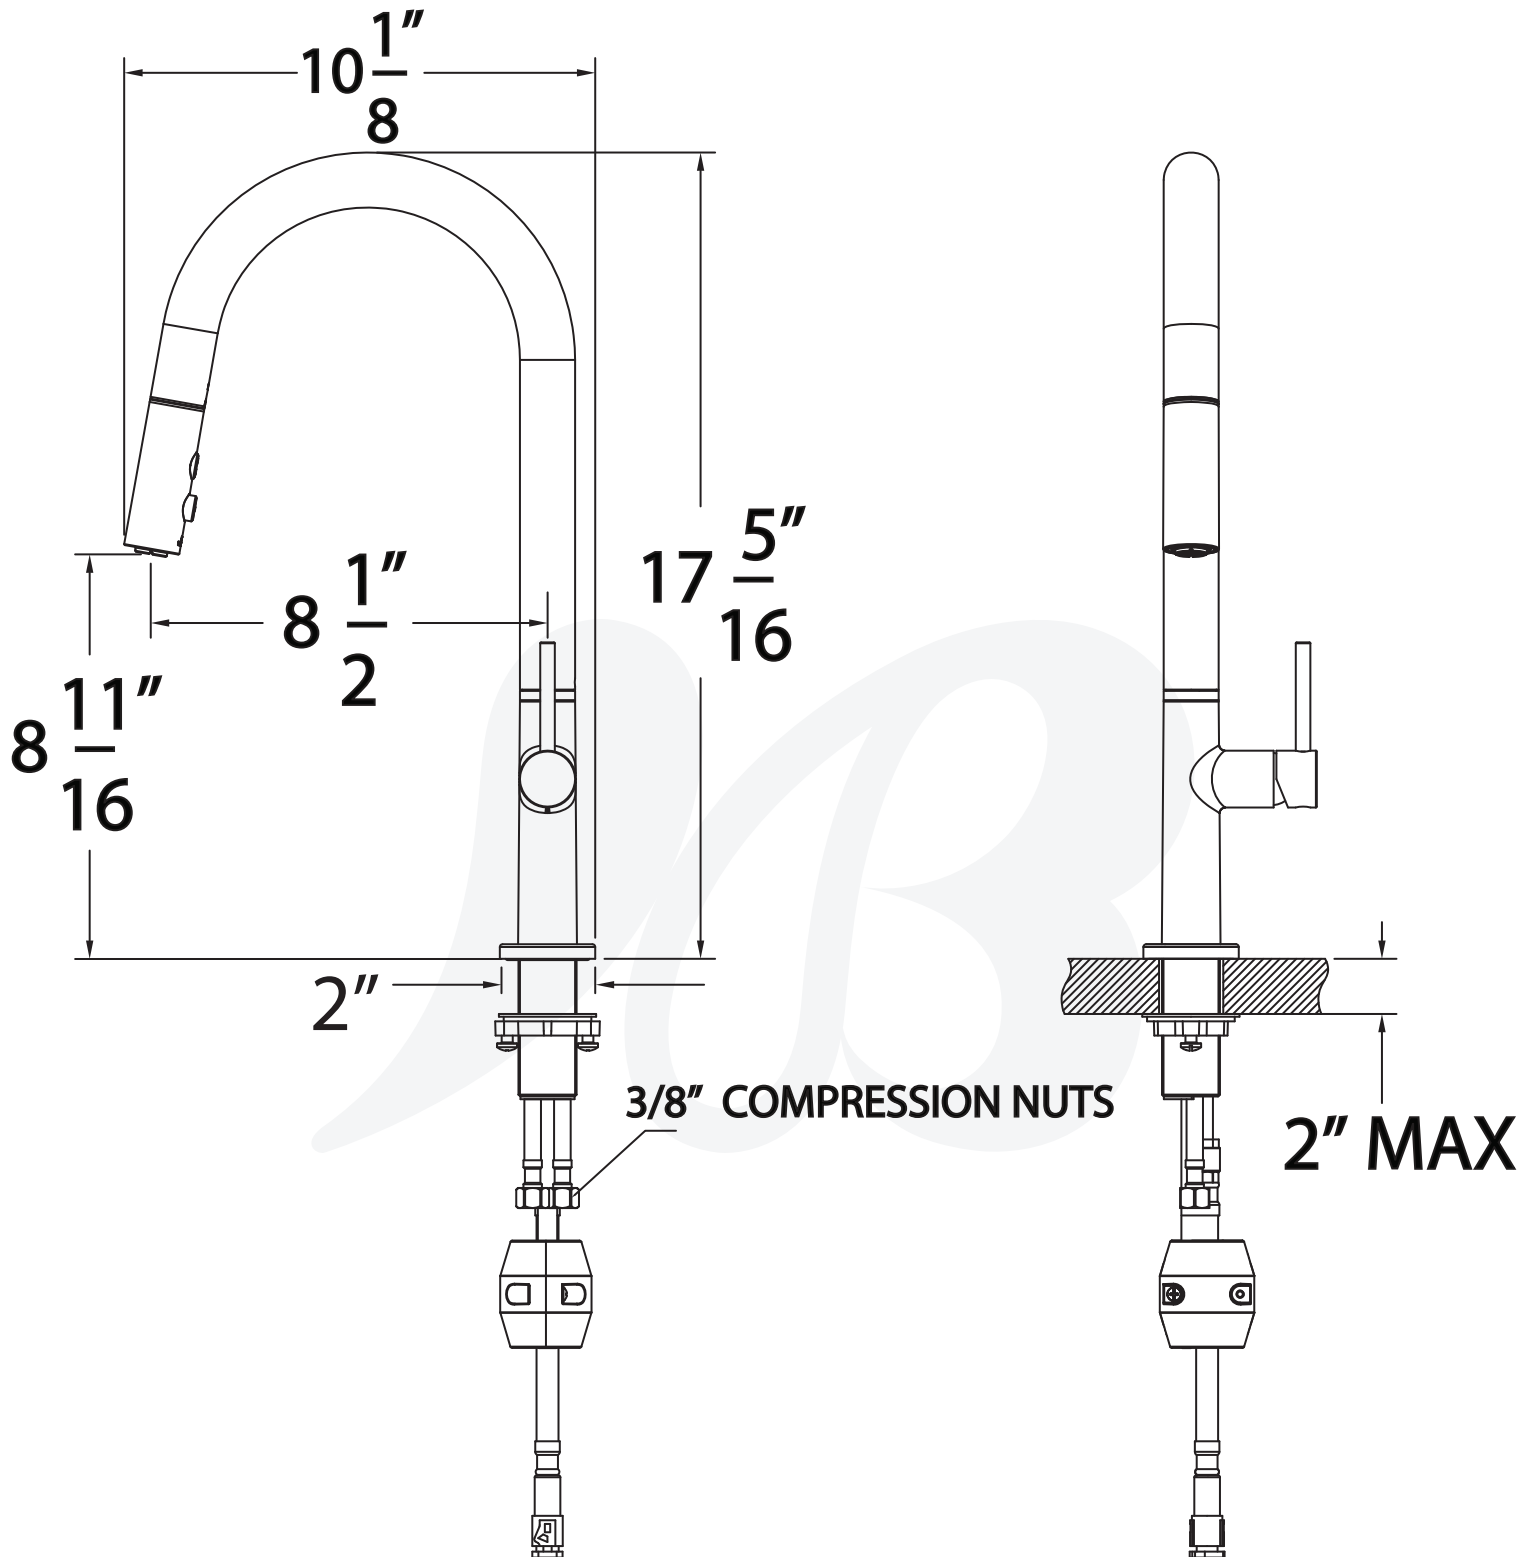

K1830401-J, K1830402-J, K1830449-J - Pull Down Kitchen Faucet

Description

CEVI KITCHEN FAUCET

- Two setting pull down sprayer
- 360° swing angle spout
- Ceramic disc cartridge
- Braided hoses with 3/8" compression nuts
- 1.8 GPM
- Deck Plate Included

Colors / Finishes

- K1830401-J** Chrome
- K1830402-J** PVD Satin Nickel
- K1830449-J** Matte Black

BREAK DOWN

Component Parts List

32	ATBP1039	2
31	ATBP0447	1
30	ATBP0379	1
29	ATBQ0618	1
28	ATBP0436	1
27	CTRR0182	1
26	CTCP0072	1
25	CTST0084	1
24	CTHB0391	1
23	CTST0139	1
22	CTHB0355	1
21	CTCB1011	1
20	CTKB0182	1
19	ATBA2024	1
18	CTCP0494	1
17	CTST0101	2
16	CTNL0004	1
15	CTPL0003	1
14	CTWT0053	1
13	CTWR0115	1
12	CTRR0001	1
11	CTDZ0160	1
10	CTYN0303	1
9	CTCP0495	1
8	CTKP0181	1
7	CTMB0935	1
6	CTKP0162	2
5	CTRR0166	1
4	ATBE0196	1
3	ATBA0263	1
2	CTCP0375	1
1	CTPT0062	1
NO	PART	QTY

Model Number	Type	Date
K1830401-J, K1830402-J, K1830449-J	Kitchen Faucet	3/1/2023