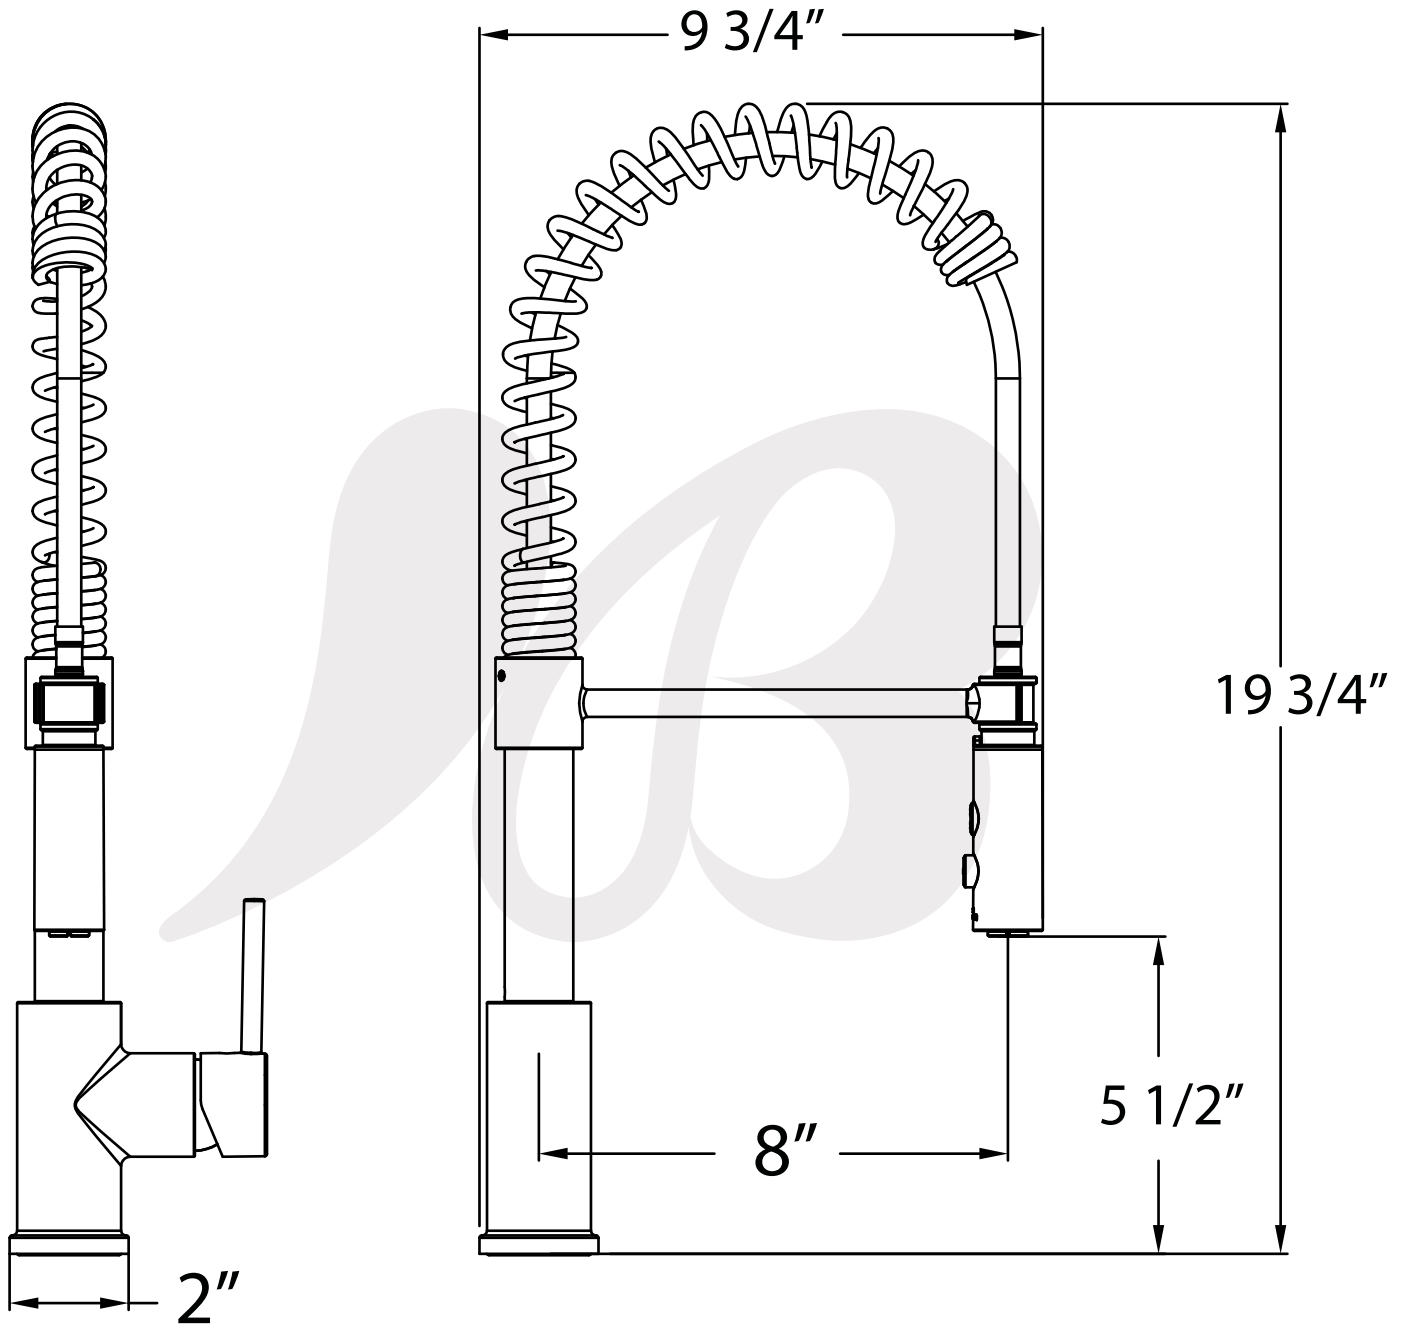

K1824301-MPQ2, K1824302-MPQ2, K1824316-MPQ2, K1824349-MPQ2 - Kitchen Faucet
Description
REXFORD II - KITCHEN FAUCET

- Professional style faucet
- Two setting sprayer• Magnetic sprayer docking
- Ceramic disc cartridge
- Braided hoses with 3/8" compression nuts
- 1.8 GPM
- Deck Plate Included

Colors / Finishes
K1824301-MPQ2 Chrome

K1824302-MPQ2 PVD Satin Nickel

K1824316-MPQ2 PVD Satin Brass

K1824349-MPQ2 Matte Black

BREAK DOWN

NO.	Description	Qty
1	CHECKVALVE	1
2	SHOWER	1
3	WASHER	1
4	WASHER	1
5	NUT	1
6	SCREW	2
7	CARTEIDGE	1
8	CAP	1
9	FACE PLATE	1
10	PACKING	1