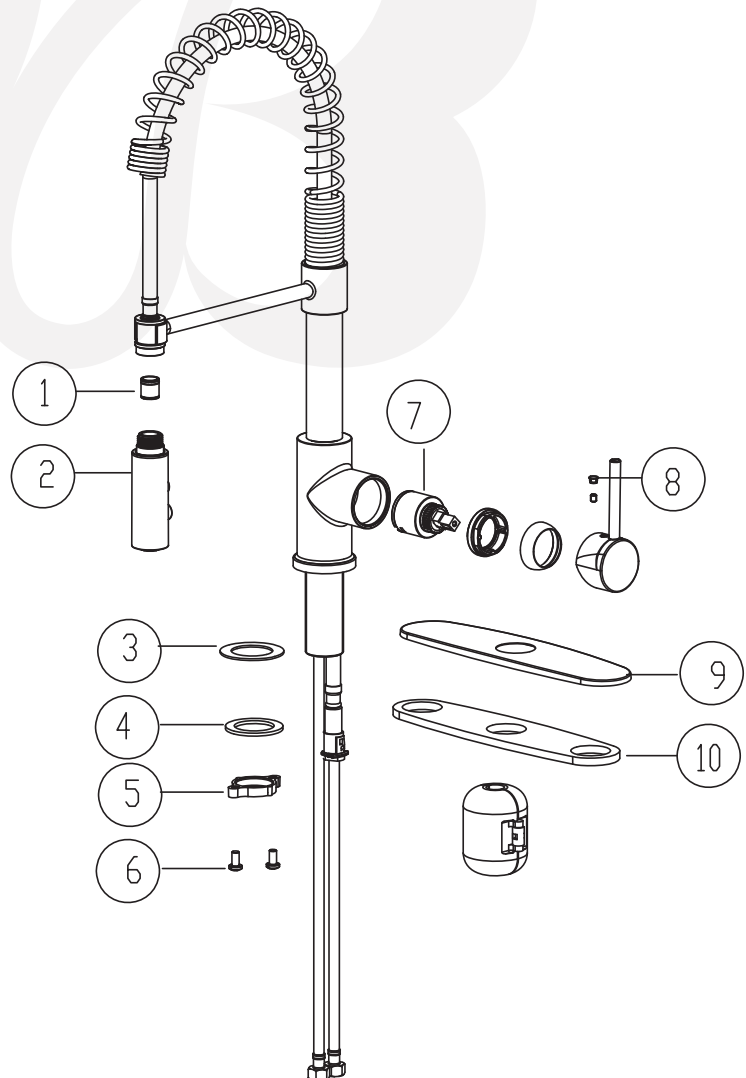

K1824301-MPQ2, K1824302-MPQ2, K1824316-MPQ2, K1824349-MPQ2 - Kitchen Faucet
Description
REXFORD II - KITCHEN FAUCET

- Professional style faucet
- Two setting sprayer• Magnetic sprayer docking
- Ceramic disc cartridge
- Braided hoses with 3/8" compression nuts
- 1.8 GPM
- Deck Plate Included

Colors / Finishes
K1824301-MPQ2 Chrome

K1824302-MPQ2 PVD Satin Nickel

K1824316-MPQ2 PVD Satin Brass

K1824349-MPQ2 Matte Black

BREAK DOWN

NO.	Description	Qty
1	CHECKVALVE	1
2	SHOWER	1
3	WASHER	1
4	WASHER	1
5	NUT	1
6	SCREW	2
7	CARTEIDGE	1
8	CAP	1
9	FACE PLATE	1
10	PACKING	1

ItemNumber	Type	Date
K1824301-MPQ2, K1824302-MPQ2, K1824316-MPQ2, K1824349-MPQ2	Kitchen Faucet	4/25/2023