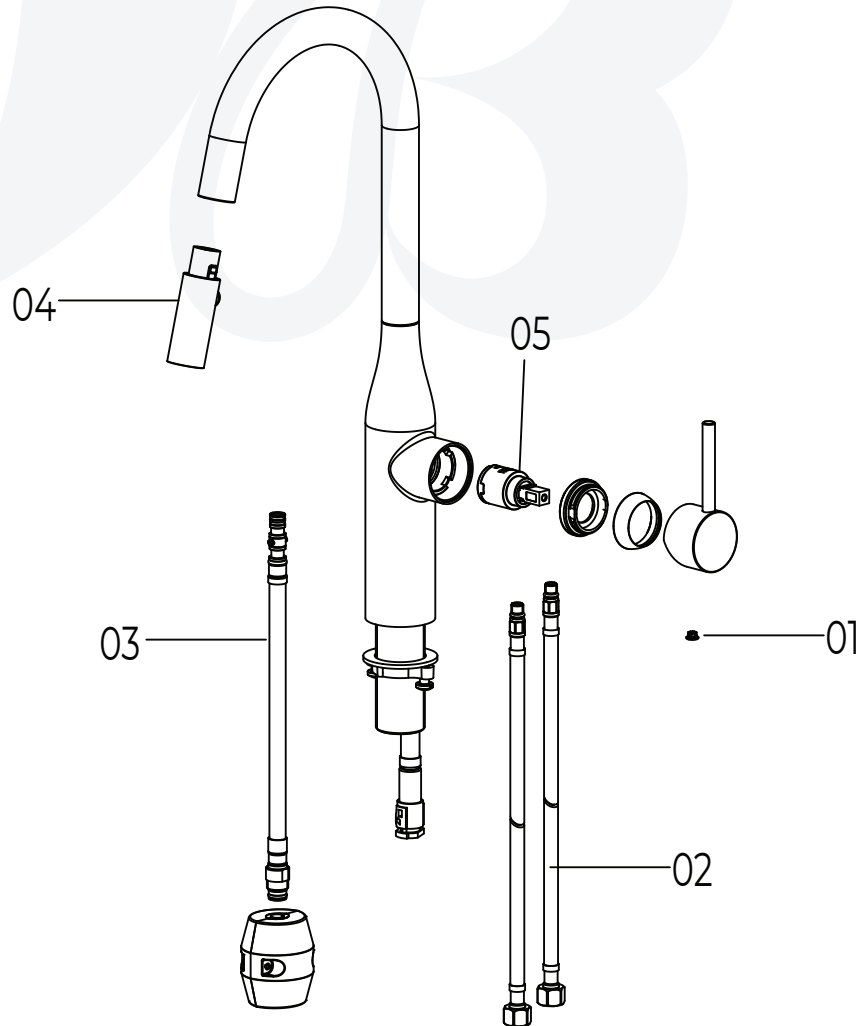

K1822501-PT, K1822502-PT, K1822516-PT, K1822549-PT Pull down Kitchen Faucet

Description

RISE KITCHEN FAUCET

- Two setting pull down sprayer
- 360° swing angle spout
- Ceramic disc cartridge
- Braided hoses with 3/8" compression nuts
- 1.8 GPM
- Deck plate included

Colors / Finishes

- K1822501-PT** Chrome
- K1822502-PT** PVD Satin Nickel
- K1822516-PT** PVD Satin Brass
- K1822549-PT** Matte Black

BREAK DOWN

Component Parts List

NO.	Part Desc	Qty
01	CAP	1
02	HOSE	2
03	HOSE	1
04	SHOWER	1
05	CARTRIDGE	1
06		
07		
08		

Model Number	Type	Date
K1822501-PT, K1822502-PT, K1822516-PT, K1822549-PT	Kitchen Faucet	3/1/2023