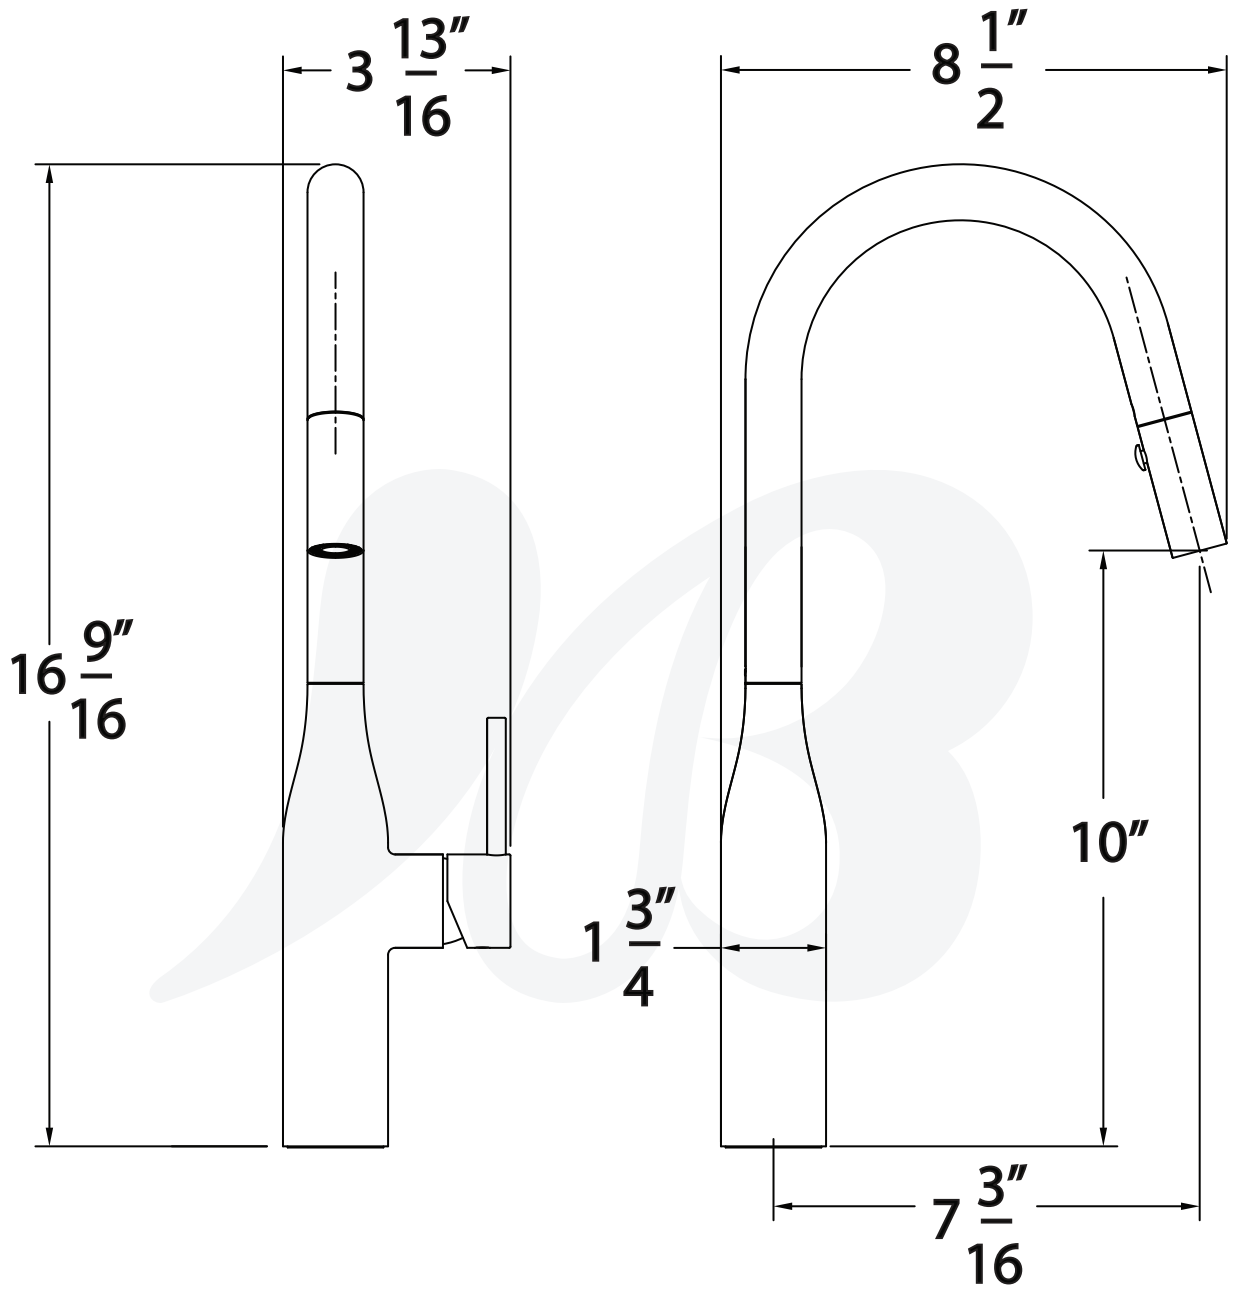

K1822501-PT, K1822502-PT, K1822516-PT, K1822549-PT Pull down Kitchen Faucet

Description

RISE KITCHEN FAUCET

- Two setting pull down sprayer
- 360° swing angle spout
- Ceramic disc cartridge
- Braided hoses with 3/8" compression nuts
- 1.8 GPM
- Deck plate included

Colors / Finishes

- K1822501-PT** Chrome
- K1822502-PT** PVD Satin Nickel
- K1822516-PT** PVD Satin Brass
- K1822549-PT** Matte Black

BREAK DOWN

Component Parts List

NO.	Part Desc	Qty
01	CAP	1
02	HOSE	2
03	HOSE	1
04	SHOWER	1
05	CARTRIDGE	1
06		
07		
08		

Model Number	Type	Date
K1822501-PT, K1822502-PT, K1822516-PT, K1822549-PT	Kitchen Faucet	3/1/2023